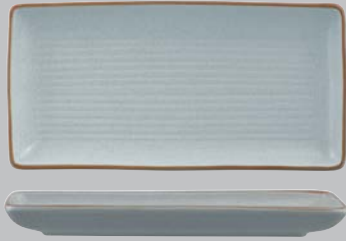

ROUND PLATE - RIBBED

Item No. 9099270 Diameter 210mm

ROUND PLATE - RIBBED

Item No. 9099271 Diameter 265mm

ROUND PLATE - RIBBED

Item No. 9099273 Diameter 310mm

TAPAS PLATE

Item No. 9099261 Diameter 180mm

ROUND COUPE PLATE

Item No. 9099264 Diameter 230mm

ROUND COUPE PLATE

Item No. 9099265 Diameter 260mm

ROUND COUPE PLATE

Item No. 9099267 Diameter 285mm

ROUND COUPE PLATE

Item No. 9099266 Diameter 310mm

SHARE PLATTER

Item No.	Dimensions
9099281	250 x 125mm

SHARE PLATTER

Item No.	Dimensions
9099282	335 x 140mm

ROUND BOWL

Item No.	Diameter	Capacity
9099250	195mm	900ml

SHARE BOWL

Item No.	Diameter	Capacity
9099251	240mm	1100ml

CONDIMENT DISH

Item No.	Diameter	Height	Capacity
9099215	60mm	24mm	45ml

RAMEKIN - RIBBED

Item No.	Diameter	Height	Capacity
9099216	85mm	50mm	140ml

ZUMA

NEW

MINERAL

Strength, durability and innovation are all characteristics of our Zuma ranges. Our new subtle additions feature a neutral brown rim and mild flecks that make this range a standout. Zuma is environmentally friendly with its once-fired manufacturing process creating a fully vitrified durable commercial range.